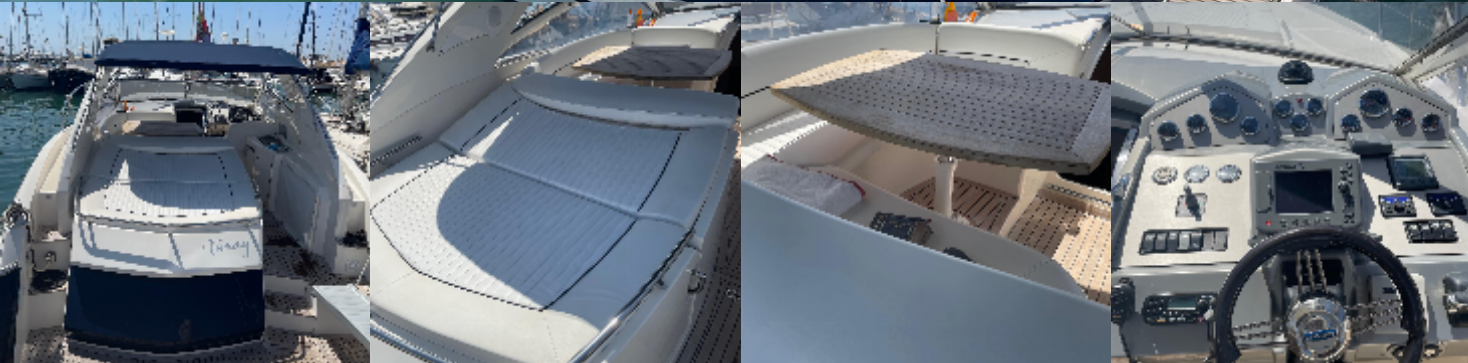

Teddy Torkington

+34 618 796 407

teddy@multimaralcudia.es

Official Dealer